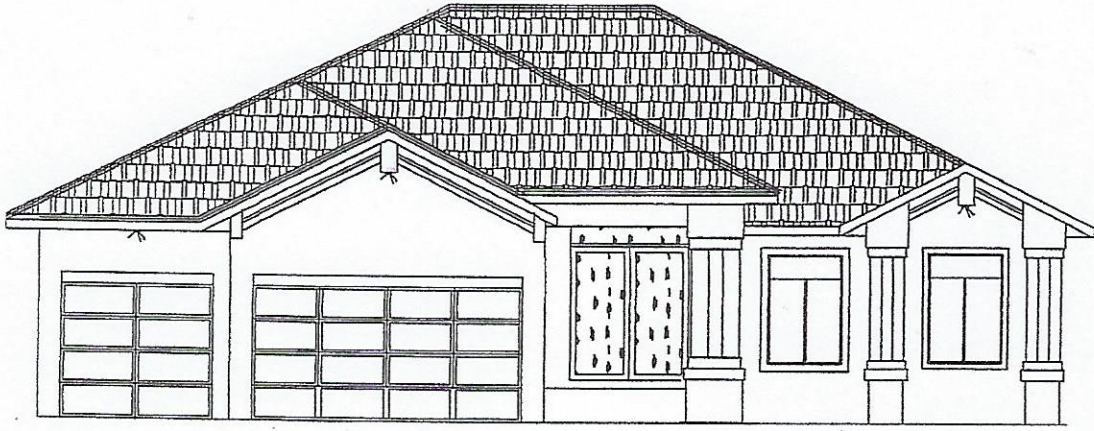

SOUTHERN ELEGANCE

941-575-7597
 FERRO CONSTRUCTION,
 AND REMODELING INC
 CRC 1330795

LIVING	2264	Ø
GARAGE	628	Ø
CABANA	97	Ø
LANAI 1+2	362	Ø
ENTRY	77	Ø
TOTAL	3428	Ø