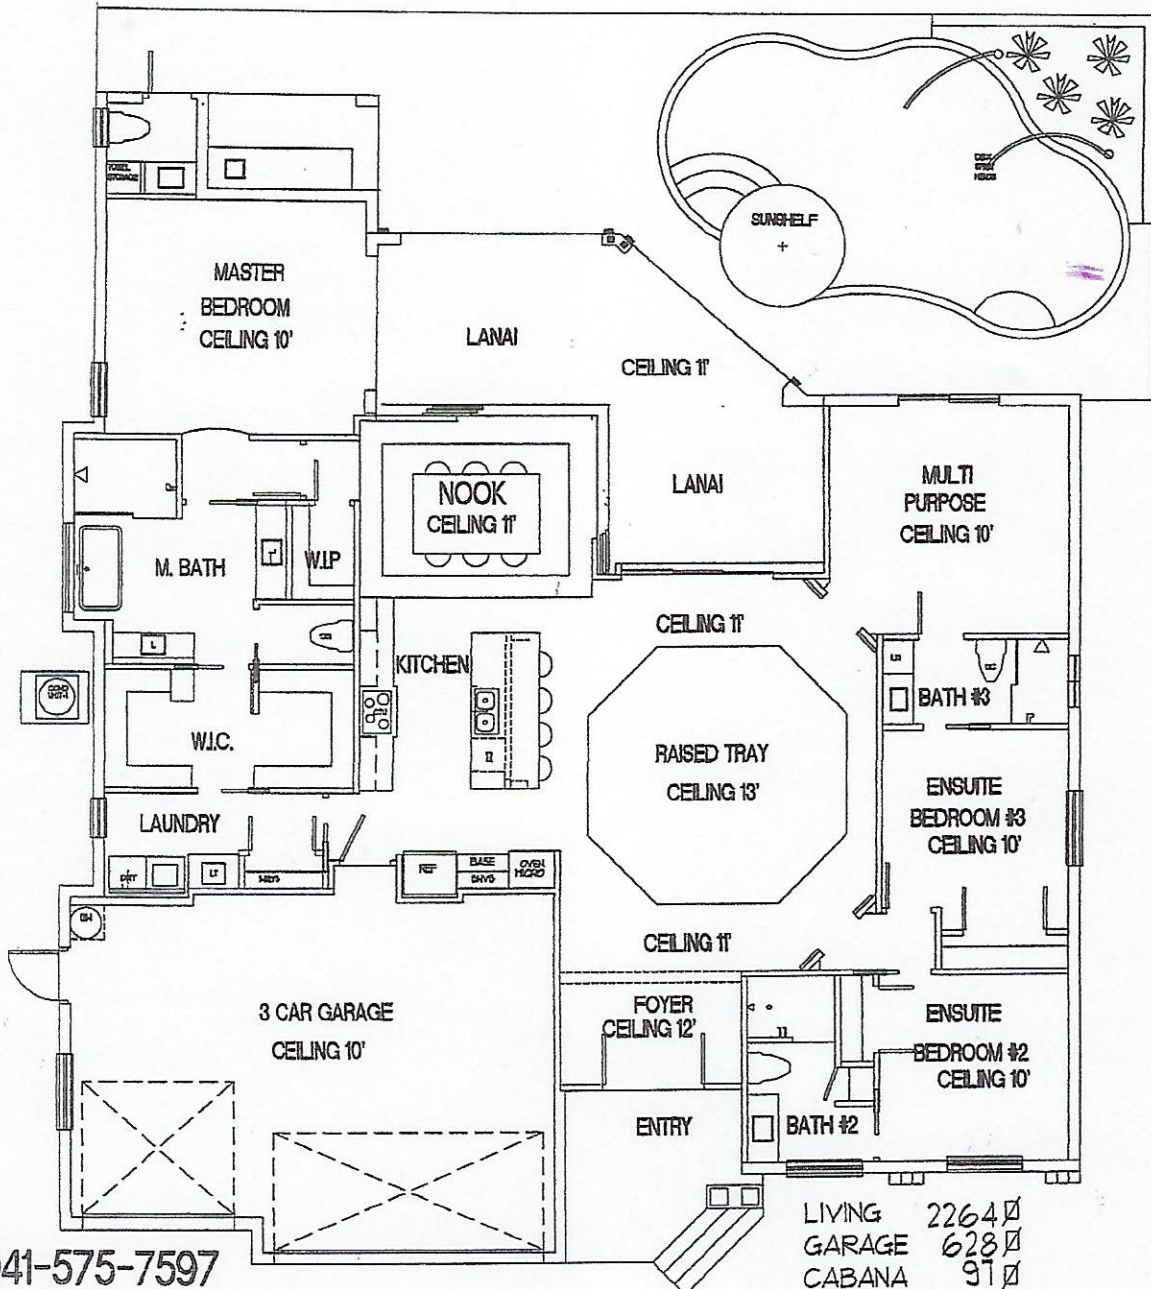

SOUTHERN ELEGANCE

941-575-7597
 FERRO CONSTRUCTION,
 AND REMODELING INC
 CRC 1330795

LIVING	2264	Ø
GARAGE	628	Ø
CABANA	97	Ø
LANAI 1+2	362	Ø
ENTRY	77	Ø
TOTAL	3428	Ø